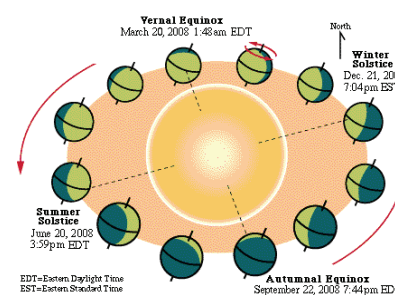

Hindu day changes at the sunrise (not midnight), a Hindu day (Vaara) is from one sunrise to another sunrise. The Hindu date (tithi) doesn't change at the midnight, and it is not always fixed 24 hours long

it can be anything between 19 to 26 hours. Each 12 degrees distance between the Sun and the Moon is Tithi. The tithi, nakshatra, yoga and karana are based on geocentric positions of the Sun and the Moon. This astronomical phenomenon happens at the same time on the earth everywhere, and hence thithis, nakshatra will begin and end at the same time all over the world, and we must convert them to our local timezone. Indian panchang makers convert this times to Indian time. Likewise, other countries needs to convert these

times in their time zone from UTC.

For example: October 17th 2008 the Ashwayuja (Ashwin) Krishna Paksha tithi Tritiya ends at 16:39:21 Indian Standard Time, and chaturthi starts. That means at 16:39 hours there is tritiya still prevailing in India. The time difference with Seattle and India is 13 hours 30 minutes (with day light saving time the difference is 12 hours 30 minutes from IST). So, let's subtract 12 hours 30 minutes from the 16:39:21. That gives us 04:09:21 AM on October 17th. So on October 17th after that time we'll have chaturthi tithi and before we have tritiya. The earth doesn't wait for tithi or festivals to arrive in your timezone. **The sun doesn't rise instantly at the same time all over the world Hence we need local sunrise, sunset, moonrise and moonset times, along with Tithi, & Nakshatra ending times to determine festival date and time.**

Uttarayana/Dakshinayana: The season occur based on earth's position around the Sun. This is due to Earth's tilt of 23.45 degrees. The Earth orbits around Sun with this tilt. When the tilt is facing the Sun, we get summer and when the tilt is away from the Sun we get winter.